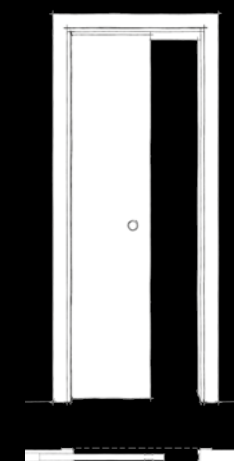

/interna

SCORREVOLE
Sliding

Scorrevole
interno muro
Inside sliding system