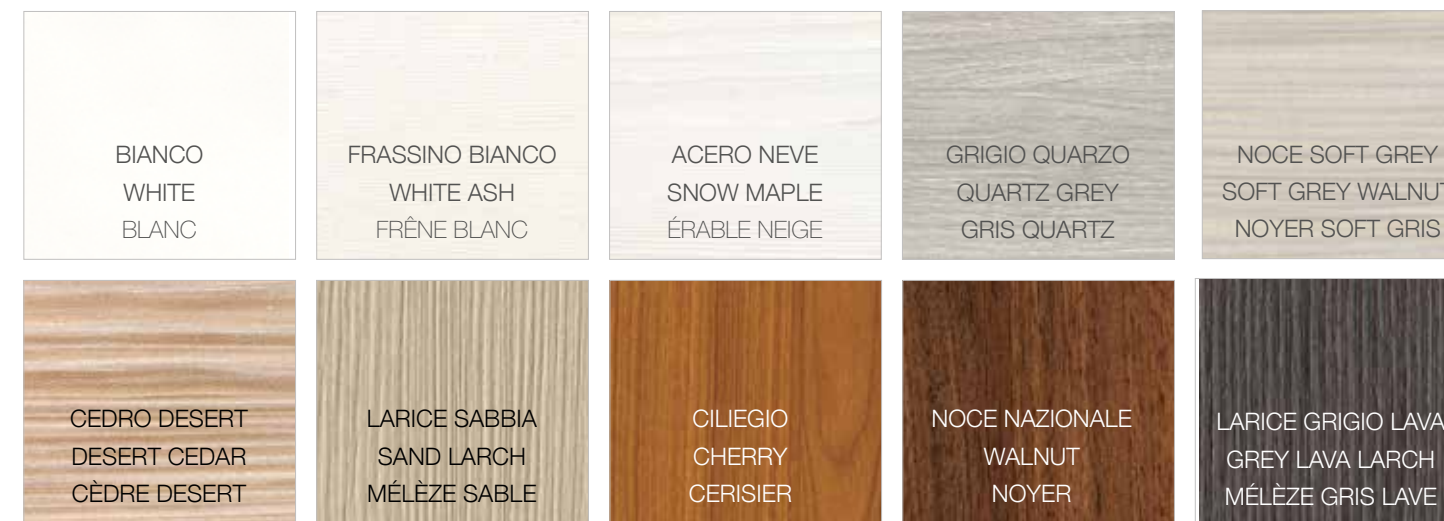

finiture - finishes - finitions